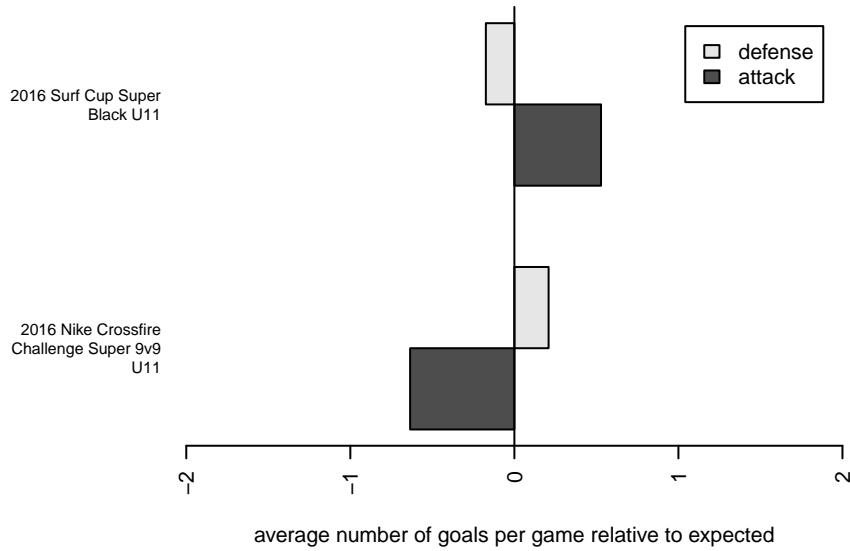

# San Diego Surf Academy EGSL G06

, CAS  
 G06 total strength=1412  
 attack=9.22 defense=7.53

alt names used:

SAN DIEGO SURF EGSL ACADEMY 2006 (C/  
 SD SURF EGSL ACADEMY 2006 (CAS)

Venues played:

2016 Nike Crossfire Challenge Super 9v9 U11  
 2016 Surf Cup Super Black U11

**San Diego Surf Academy EGSL G06**  
 Dots are actual minus expected GF (blue circles) and GA (red triangles).  
 Blue line is smoothed change in attack strength. Red is smoothed change in defense strength.

**attack and defense variance (black dot)  
relative to other teams  
and top 10 in region**

**attack and defense rating  
relative to others at age  
and all opponents in last 13 months**

**Performance relative to 13 month average**