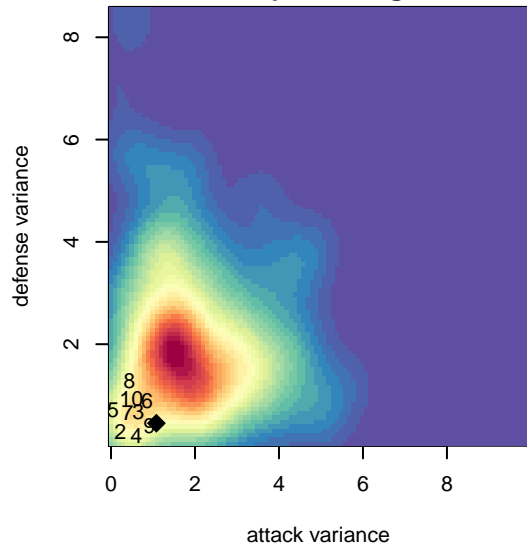

# San Diego Surf Academy EGSL G06

, CAS  
 G06 total strength=1412  
 attack=9.22 defense=7.53

alt names used:

SAN DIEGO SURF EGSL ACADEMY 2006 (C/  
 SD SURF EGSL ACADEMY 2006 (CAS)

Venues played:

2016 Nike Crossfire Challenge Super 9v9 U11  
 2016 Surf Cup Super Black U11

**San Diego Surf Academy EGSL G06**  
 Dots are actual minus expected GF (blue circles) and GA (red triangles).  
 Blue line is smoothed change in attack strength. Red is smoothed change in defense strength.

**attack and defense variance (black dot)  
relative to other teams  
and top 10 in region**

**attack and defense rating  
relative to others at age  
and all opponents in last 13 months**

**Performance relative to 13 month average**