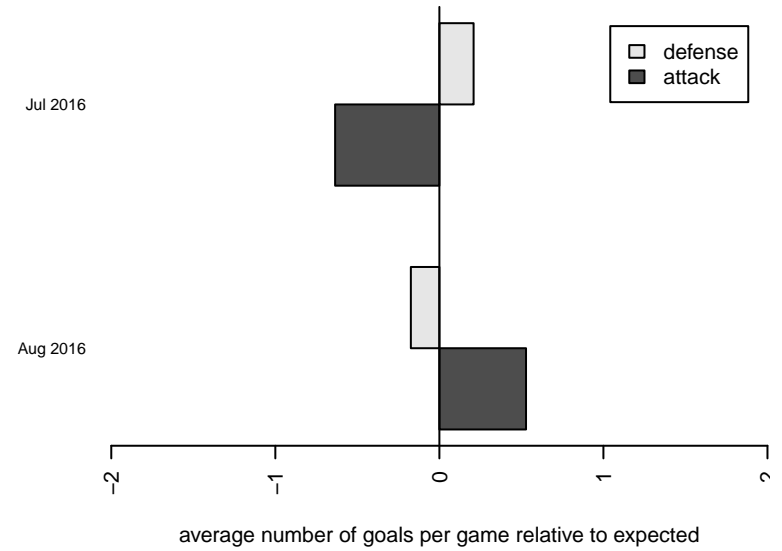

Performance relative to 13 month average